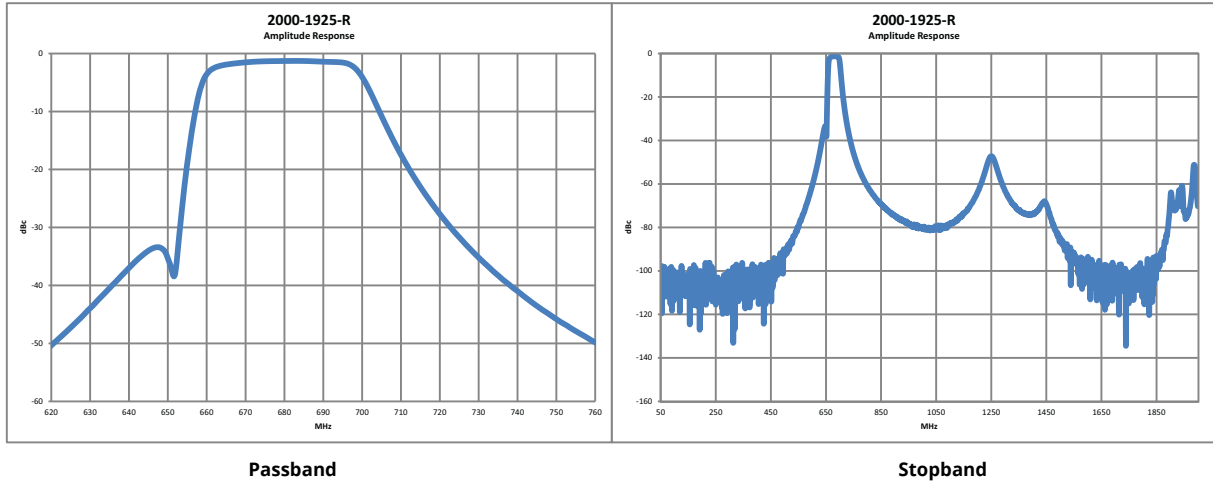

793 MHz Center Frequency

Passband

Stopband

2000-1925-R

681 MHz Center Frequency

2000-1926-R

791 MHz Center Frequency

Regulatory Compliance