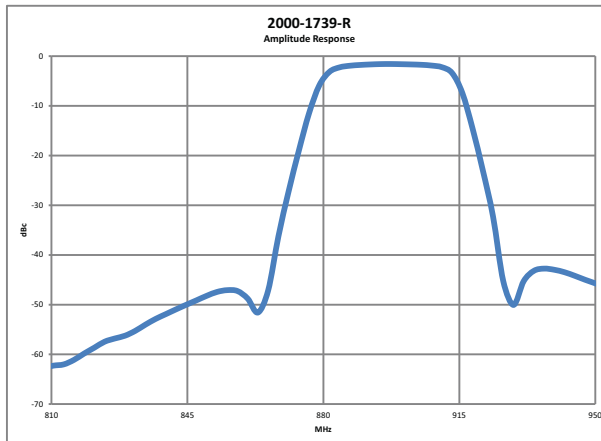

2000-1738-R

1880 MHz Center Frequency

Passband

Stopband

2000-1739-R

898 MHz Center Frequency

Passband

Stopband