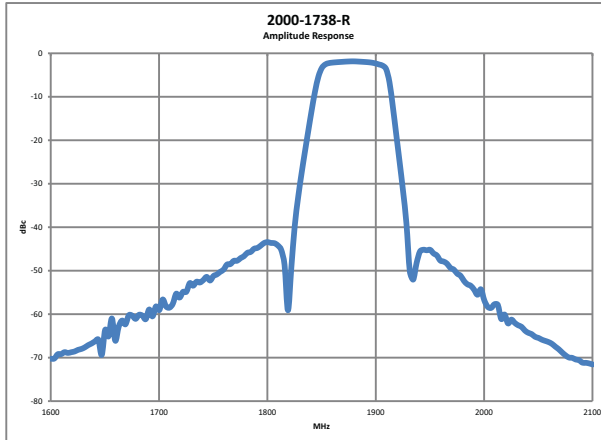

2000-1736-R

832 MHz Center Frequency

Passband

Stopband

2000-1737-R

1733 MHz Center Frequency

Passband

Stopband

2000-1738-R

1880 MHz Center Frequency

Passband

Stopband

2000-1739-R

898 MHz Center Frequency

Passband

Stopband