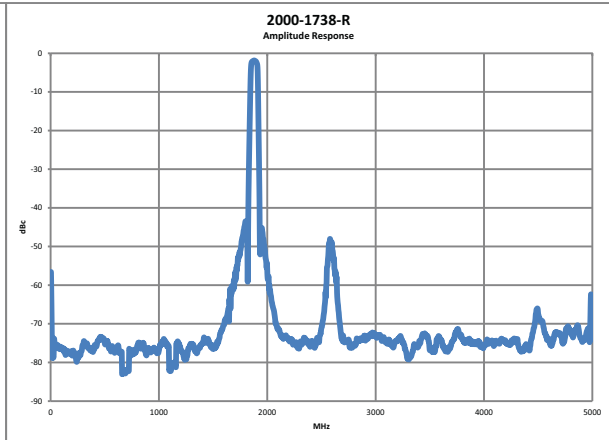

2000-1738-R

1880 MHz Center Frequency

Stopband

2000-1739-R

898 MHz Center Frequency