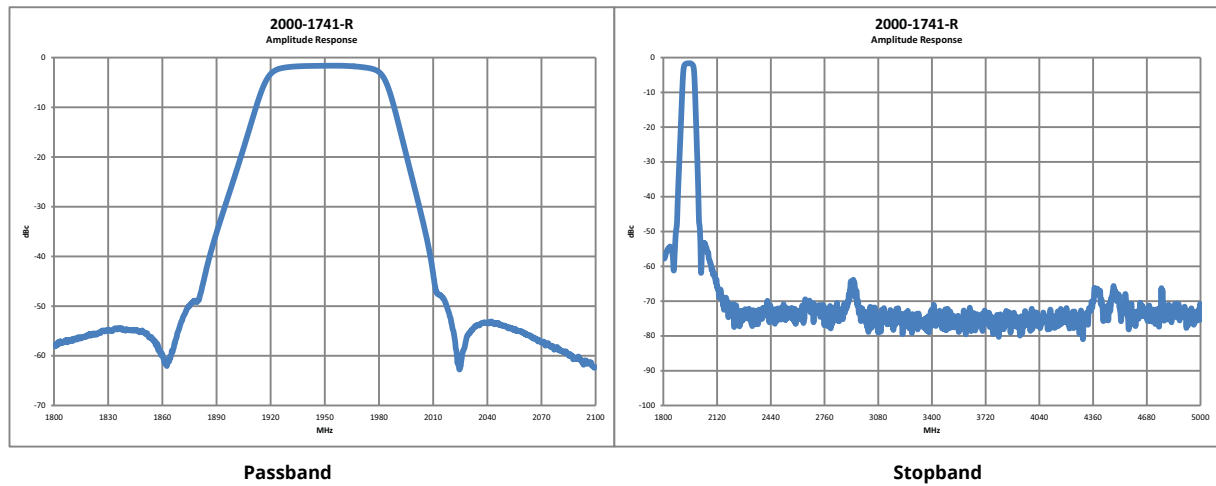

2000-1741-R

1950 MHz Center Frequency