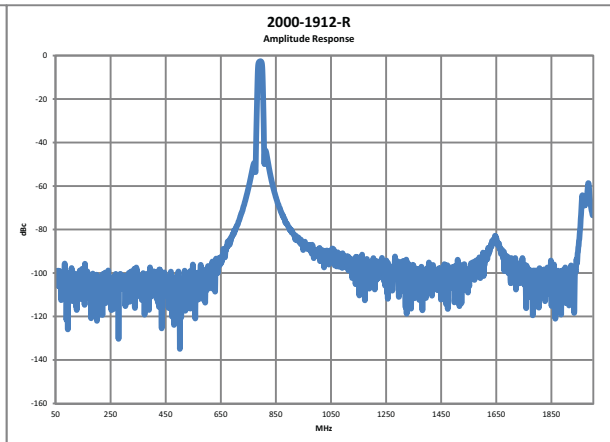

2000-1911-R

726 MHz Center Frequency

2000-1912-R

793 MHz Center Frequency

Stopband