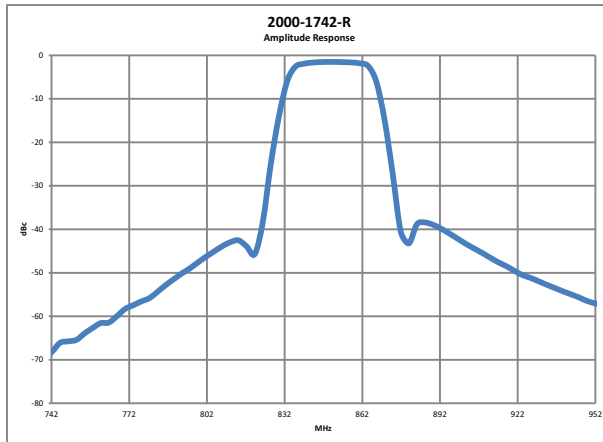

2000-1740-R

1748 MHz Center Frequency

2000-1741-R

1950 MHz Center Frequency

2000-1742-R

847 MHz Center Frequency

Passband

Stopband