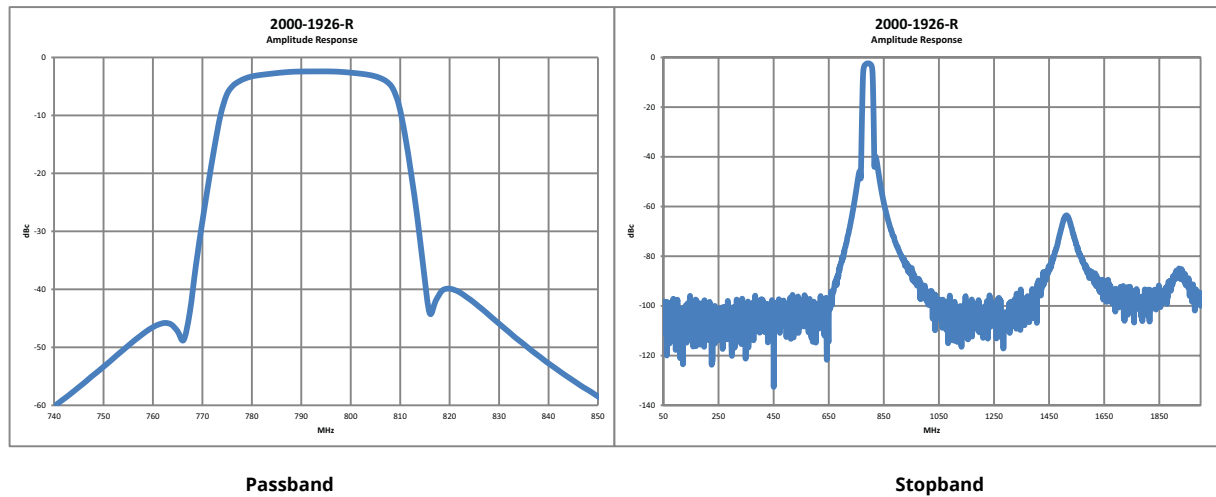

793 MHz Center Frequency

Passband

Stopband

2000-1925-R

681 MHz Center Frequency

2000-1926-R

791 MHz Center Frequency

Regulatory Compliance